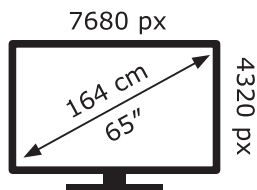

ENERG ⚡

LG Electronics

65NANO963PA

171 kWh/1000h

ABCDEF**G**

269 kWh/1000h

2019/2013